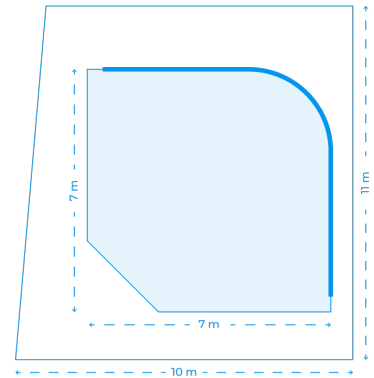

Tech Sheet

Studio price from € 9,350 excl. VAT.

Included in price

STUDIO

Staff	1x System Engineer	
	1x Unreal Engine Operator	
Studio	10 x 11 m (110 m ² Soundstage)	max. height 5,50 m
Stage	7 x 7 m (49 m ²)	max. height 3,30 m

LED Volume

58 m² total LED Surface

LED Horizon	7168 x 1792 Pixel
	13 x 3,3 m LED Surface (43 m ²)
	INFiLED s1.8 LE
	1.000 nit
	1,8 mm pixel pitch
LED Sky	2.560 x 2.560 triangle
	4,6 x 4,6 m / ~ 2 LED Surface (15 m ²)
	INFiLED s1.8 LE
	1.000 nit
	1,8 mm pixel pitch
LED Processing	Novastar MX40Pro LED XR Processing